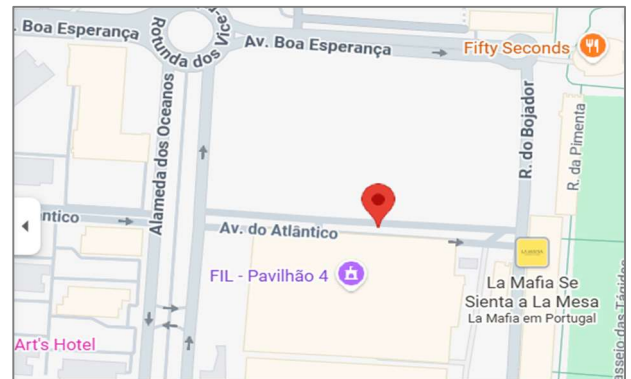

Somincor Site Visit

Part of The Electric Mine 2026

May 8, 2026

05:45-06:00

Bus pick up from road between FIL Pavilion 4 (location for The Electric Mine 2026) and Praça Sony (exact coordinates 38°46'24.9"N 9°05'37.0"W). Breakfast bags will be provided as you enter the bus (delegate badges will be required for entry).